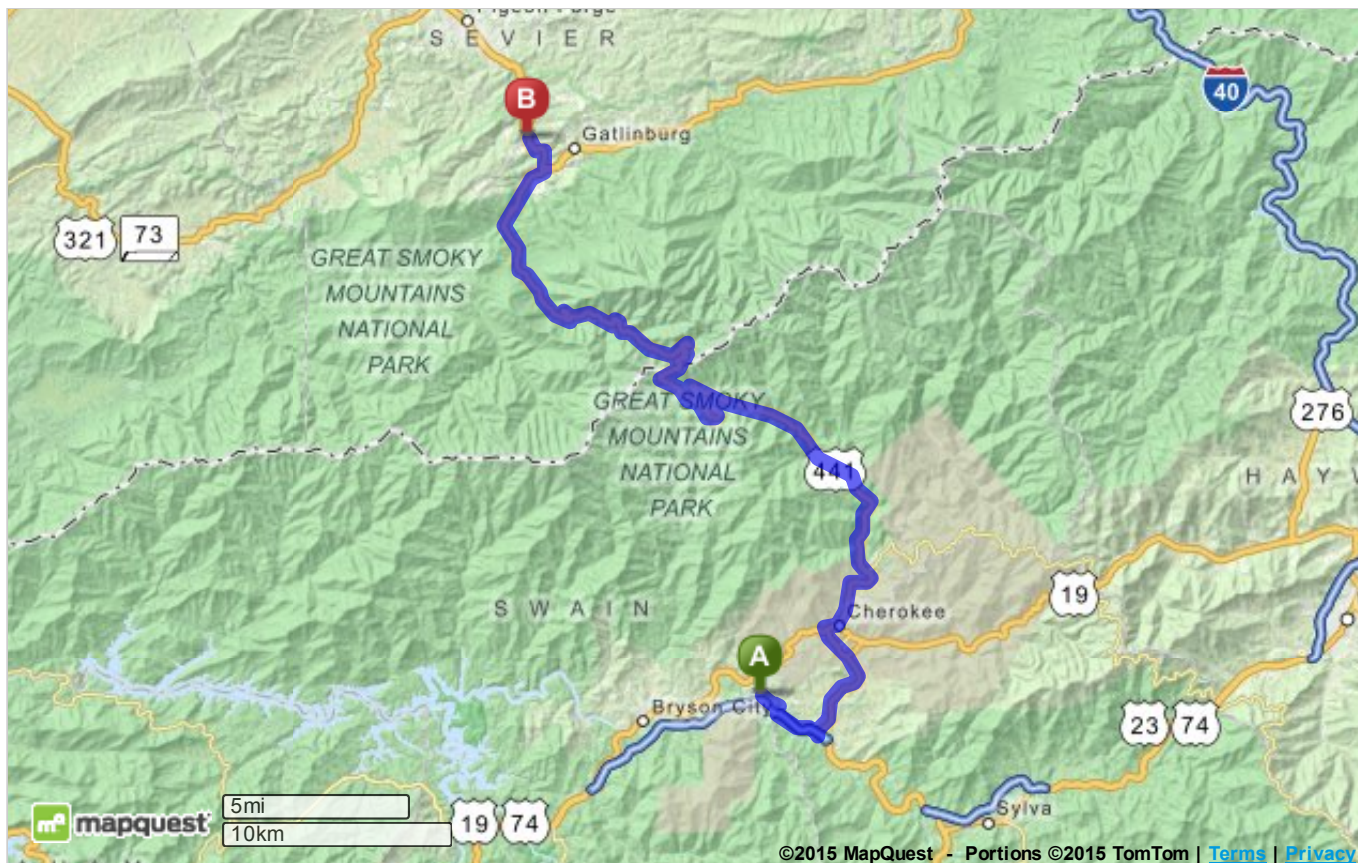

Total Travel Estimate: **45.23 miles - about 1 hour 14 minutes**

©2015 MapQuest, Inc. Use of directions and maps is subject to the MapQuest Terms of Use. We make no guarantee of the accuracy of their content, road conditions or route usability. You assume all risk of use. [View Terms of Use](#)