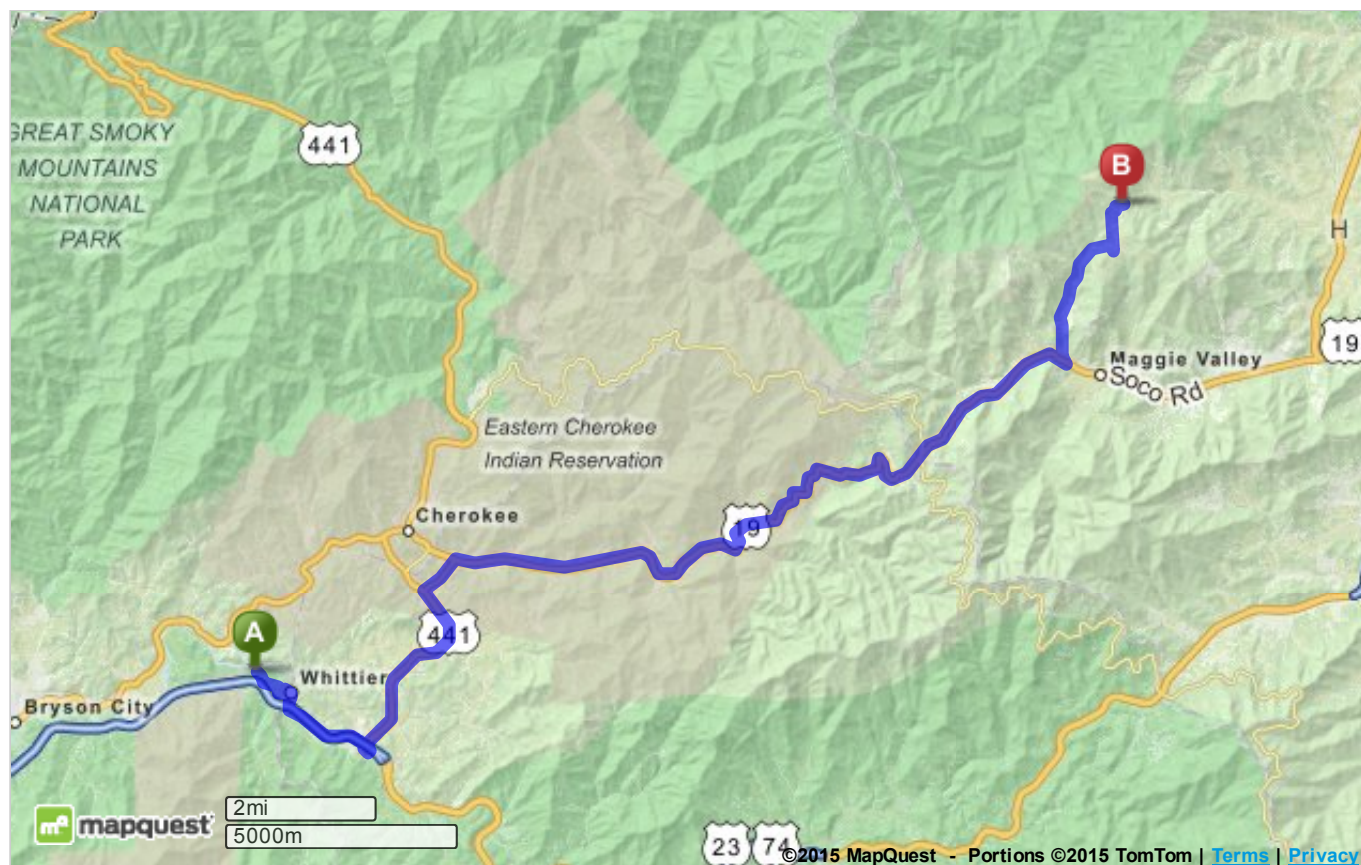

13. Turn **right** to stay on **Ski Lodge Rd.** [Map](#)

*Ski Lodge Rd is 0.2 miles past Pinetree Gap Rd
If you reach the end of Snowflake Ln you've gone a little too far*

0.3 Mi

26.3 Mi Total

14. **1080 SKI LODGE RD** is on the **right.** [Map](#)

If you reach the end of Ski Lodge Rd you've gone a little too far

Cataloochee Ski Area

1080 Ski Lodge Rd, Maggie Valley, NC 28751
(828) 926-0285

Total Travel Estimate: **26.31 miles - about 46 minutes**

©2015 MapQuest, Inc. Use of directions and maps is subject to the MapQuest Terms of Use. We make no guarantee of the accuracy of their content, road conditions or route usability. You assume all risk of use. [View Terms of Use](#)